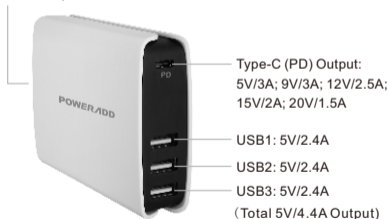

www.ipoweradd.com

■ Specification

Input: AC 100-240V 50-60Hz

Output: Type-C (PD) *1 + USB Port *3 (Total 52W)

USB*3 DC 5V/4.4A (Max)

Type-C: PD2.0 DC 30W (MAX)

Support quick charging 3.0: 5V/3A;9V/3A;12V/2.5A;15V/2A;20V/1.5A

Remark: ①Type-C port support quick charging

②Full load USB total Load=CC 4.4A (max) TYPE-C PD Load 30W

Dimension: 4.04*3.03*1.02 inch (103*77*26mm)

Net Weight: 209g

■ Structure

100-240V AC Input

Next Generation Charger

Designed to work with the latest generation of computers and smart devices, allowing for reversible plug orientation and faster charging.

■ Features

USB Type-C with PD 2.0 Technology

It can be based on the needs of different device, output up to 30W of power, so that your device charge more quickly and steadily

PD Compatible Quick Charge 3.0 Technology

4 x faster than standard wall chargers

■ 3 Smart charge

Smart charging ports adapts to your device. It automatically matches the maximum charging current designed for your device, and hence minimizes charging time.