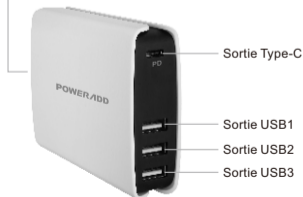

Manuel d'utilisation français

■ Spécification

Entrée: AC 100-240V 50-60Hz

Sortie: Type-C (PD) *1 + USB Port *3 (Total 52W)

USB*3 DC 5V/4.4A (Max)

Type-C: PD2.0 DC 30W (MAX)

Support quick charge 3.0

5V/3A;9V/3A;12V/2.5A;15V/2A;20V/1.5A

Remarque: ①Port Type-C support quick charge

②USB totale à pleine charge Charge= CC 4.4A (max)

TYPE-C PD charge 30W

Dimension: 103*77*26mm

Poids Net: 209g

■ Structure

Entrée AC 100-240V

Chargeur de la Prochaine Génération

Conçu pour fonctionner avec la dernière génération d'ordinateurs et de dispositifs intelligents, permettant une orientation réversible de la fiche et une charge plus rapide.

■ Caractéristiques

USB Type-C avec technologie PD 2.0

Il peut être basé sur les besoins des différents appareils, générer jusqu'à 30 W de puissance, donc votre appareil être chargé plus rapidement et stablement.

Technologie de Quick Charge 3.0 PD Compatible

4 x plus rapide que les chargeurs muraux standards

■ 3 charges intelligentes

Les ports de charge intelligente s'adaptent à votre appareil. Il s'adapte automatiquement au courant de charge maximal conçu pour votre appareil et réduit ainsi le temps de charge.

■ Protection Multiple

USB Charge sécuritaire, Protection efficace contre l'accident de sécurité.

Passé certification FCC, CE, ROHS.

Protection contre le court-circuit, la surintensité, la surtension et la surcharge pour garantir une charge sécuritaire.

■ Compatibilité

Port de charge PD 2.0

MacBook, Google Chromebook Pixel, Nexus 5X / 6P, OnePlus 2, Lumia 950, Lumia 950XL, ZUK Z1 and autre Type-C Dispositifs